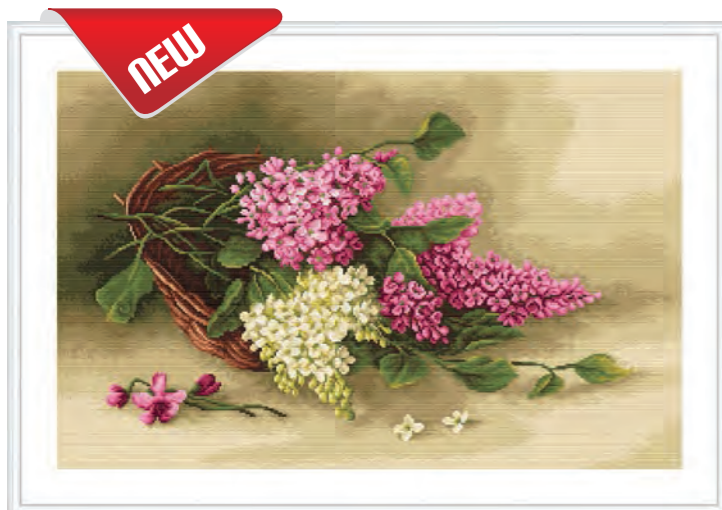

G493 • «Coș cu liliac», dim. 31 x 20 cm; cul. 33
B493 • «Coș cu liliac», dim. 44 x 28 cm; cul. 33